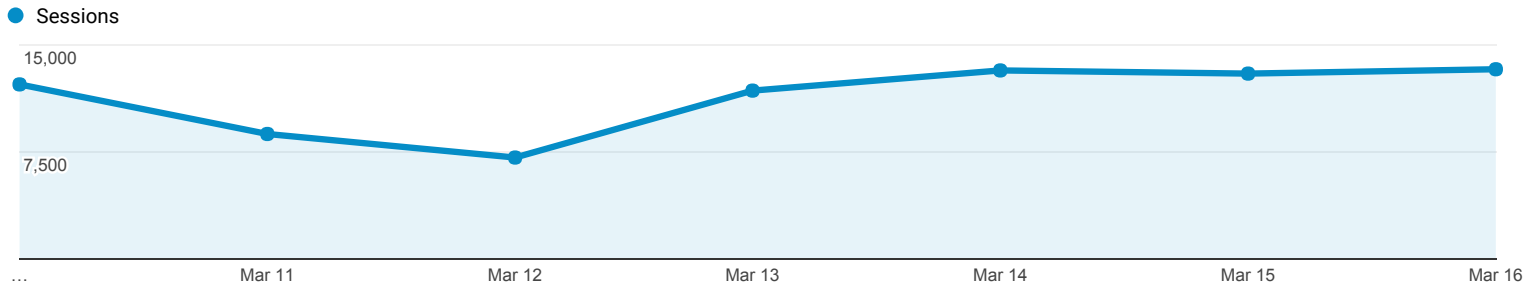

Browser & OS

Mar 10, 2017 - Mar 16, 2017

All Users
100.00% Sessions

Explorer

Summary

Screen Resolution	Acquisition			Behavior			Conversions		
	Sessions	% New Sessions	New Users	Bounce Rate	Pages / Session	Avg. Session Duration	Goal Conversion Rate	Goal Completions	Goal Value
	79,248 % of Total: 100.00% (79,248)	24.63% Avg for View: 24.33% (1.24%)	19,522 % of Total: 101.24% (19,283)	21.12% Avg for View: 21.12% (0.00%)	13.46 Avg for View: 13.46 (0.00%)	00:12:48 Avg for View: 00:12:48 (0.00%)	0.00% Avg for View: 0.00% (0.00%)	0 % of Total: 0.00% (0)	\$0.00 % of Total: 0.00% (\$0.00)
1. 1366x768	23,998 (30.28%)	21.76%	5,221 (26.74%)	16.23%	15.37	00:15:12	0.00%	0 (0.00%)	\$0.00 (0.00%)
2. 1920x1080	7,475 (9.43%)	26.98%	2,017 (10.33%)	19.93%	16.05	00:13:37	0.00%	0 (0.00%)	\$0.00 (0.00%)
3. 360x640	7,126 (8.99%)	21.65%	1,543 (7.90%)	33.71%	6.25	00:05:30	0.00%	0 (0.00%)	\$0.00 (0.00%)
4. 1440x900	4,570 (5.77%)	23.50%	1,074 (5.50%)	14.92%	15.71	00:14:14	0.00%	0 (0.00%)	\$0.00 (0.00%)
5. 1280x800	4,138 (5.22%)	18.05%	747 (3.83%)	17.47%	15.00	00:14:31	0.00%	0 (0.00%)	\$0.00 (0.00%)
6. 1600x900	3,613 (4.56%)	28.87%	1,043 (5.34%)	18.41%	16.82	00:15:40	0.00%	0 (0.00%)	\$0.00 (0.00%)
7. 1280x1024	3,515 (4.44%)	30.21%	1,062 (5.44%)	16.56%	18.99	00:16:33	0.00%	0 (0.00%)	\$0.00 (0.00%)
8. 1024x768	2,347 (2.96%)	43.25%	1,015 (5.20%)	28.08%	12.00	00:12:35	0.00%	0 (0.00%)	\$0.00 (0.00%)
9. 1536x864	2,116 (2.67%)	19.90%	421 (2.16%)	16.82%	15.80	00:14:30	0.00%	0 (0.00%)	\$0.00 (0.00%)
10. 375x667	2,022 (2.55%)	35.21%	712 (3.65%)	33.93%	5.49	00:04:21	0.00%	0 (0.00%)	\$0.00 (0.00%)